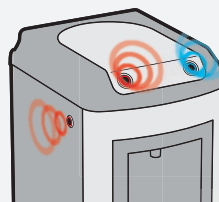

KALIX CONTACTLESS.

Mains-fed Water Cooler

OASIS' classic KALIX has become fully CONTACTLESS.

Kalix Contactless uses advanced infrared sensors for an accessible gesture-based activation which also eliminates any concerns of cross-contamination from pathogens and viruses. This new technology provides all users with quick and easy water from a safe source.

Kalix Contactless provides two types of water temperature options. Ambient and cold or hot* and cold water options are available.

FEATURES

- Front door panel allows for easy access to filters
- Pressure Vessel Direct Chill technology
- Integrated cup dispenser
- Optional factory installed green filter system
- Optional mechanical auto-drain

CONTACTLESS

- Advanced infrared sensors for hygienic dispensing
- Eliminating risks of infection from touching surfaces
- Intuitive interface provides ease of use

AVAILABLE MODELS

· Hot & Cold

· Ambient & Cold